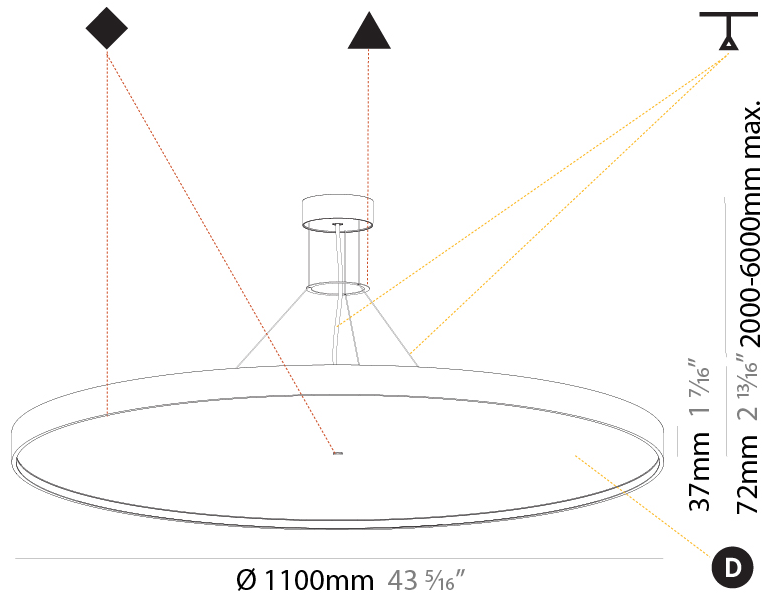

GENERAL

Series: Sign Diva
Subseries: Sign Diva
Brand: Prolicht
Division: Architectural
Mounting Type: Suspension
Mounting Location: Ceiling
Subcategory: Pendant

PHYSICAL

Shape: Round
Diameter (mm): 1100
Diameter (in): 43 ⁵/₁₆
Height (mm): 72
Height (in): 2 ¹³/₁₆
Light Distribution: Direct / Indirect
Weight (kg): 20.78
Weight (lbs): 45.81
Diffuser: PMMA - Opal / Micro-Prism / Sparkling Secret / Vintage Industrial
Fixture Finish: SSR / BKV / CWI / CRY / HAB / UFT / ITA / RUA / FTG / MYG / LOD / PUS / FRO / FUP / KIA / POP / BLS / SPG / MEY / GOH / GUM / CHC / COM / ABZ / JAG / OBR / MOS / ROR
Fixture Material: Extruded Aluminum / Steel
Cable Details: 2,000mm/78 3/4" or 6,000mm/236 1/4" Transparent Cable

ELECTRICAL

Lamp Type: LED (Zhaga Standard)
Input Wattage (W): 169.4 / 28.6
Total Output Wattage (W): 135 / 24
Dimming: Tri-Mode (Non-Dimming and Phase Dimming (120Vac only) and 0-10V Dimming)
Driver Included: Yes
Driver Location: Integrated
Driver Type: Constant Current - Universal
Driver Class: Class 2
Input Voltage (V): 120 - 277
Constant Current (MA): 600 / 350

LED

Color Temperature (*K): 2700 / 3000 / 3500 / 4000
Max. Delivered Lumen (lm): 20030 / 20610 / 21050 / 21480
CRI: >90 CRI
Lamp Life (hrs): 50000

OPTICAL

RATINGS AND CERTIFICATIONS

Certified By: Certified for North American Standards
IP rating: IP20