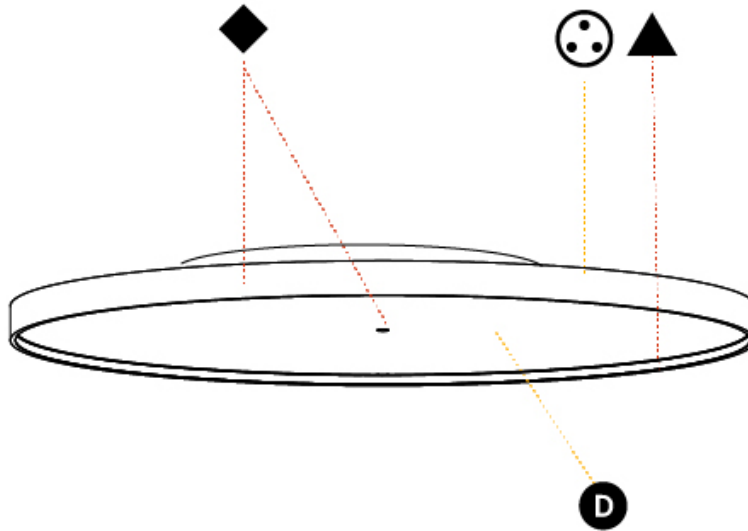

SIGN DIVA KORONA SURFACE

A3D099-

PROJECT
TYPE
SPECIFIER
QUANTITY
DATE