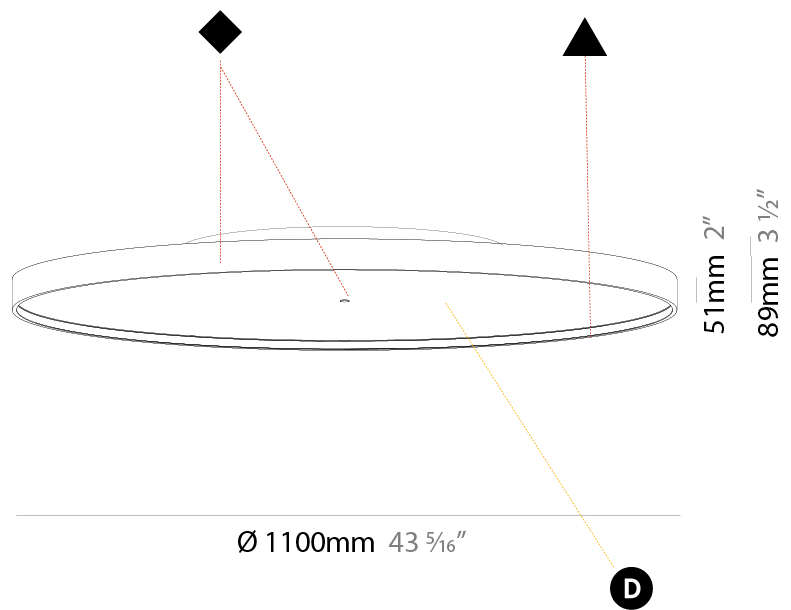

GENERAL

Series: Sign Diva
Subseries: Sign Diva Korona
Brand: Prolicht
Division: Architectural
Mounting Type: Surface
Mounting Location: Ceiling
Subcategory: Ambient

PHYSICAL

Shape: Round
Diameter (mm): 1100
Diameter (in): 43 ⁵/₁₆
Height (mm): 89
Height (in): 3 ¹/₂
Light Distribution: Direct
Weight (kg): 18.835
Weight (lbs): 41.524

Diffuser: [PMMA - Opal/Micro-Prism/Sparkling Secret/Vintage Industrial](#)
Fixture Finish: [SSR / BKV / CWI / CRY / HAB / UFT / ITA / RUA / FTG / MYG / LOD / PUS / FRO / FUP / KIA / POP / BLS / SPG / MEY / GOH / GUM / CHC / COM / ABZ / JAG / OBR / MOS / ROR](#)
Fixture Material: [Extruded Aluminum / Steel](#)

ELECTRICAL

Lamp Type: LED (Zhaga Standard)
Input Wattage (W): 169.4
Total Output Wattage (W): 134
Dimming: [Tri-Mode (Non-Dimming and Phase Dimming (120Vac only) and 0-10V Dimming)](#)
Driver Included: Yes
Driver Location: Integrated
Driver Type: Constant Current - Universal
Driver Class: Class 2
Input Voltage (V): 120 - 277
Constant Current (MA): 600

LED

Color Temperature (°K): [3000 / 3500 / 4000](#)
Max. Delivered Lumen (lm): [19520 / 19933 / 20340](#)
CRI: [>90 CRI](#)
Lamp Life (hrs): 50000

OPTICAL

RATINGS AND CERTIFICATIONS

Certified By: Certified for North American Standards
IP rating: IP20