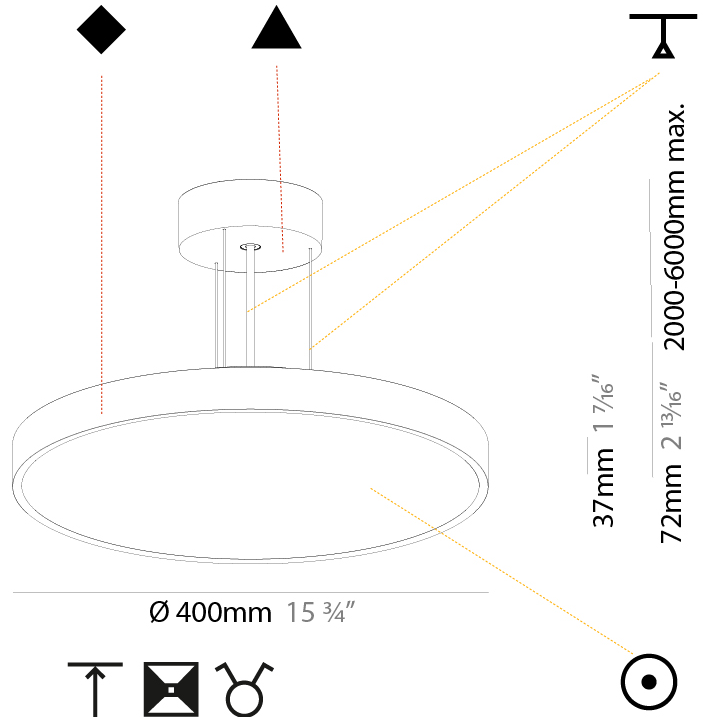

GENERAL

Series: Sign Diva
Subseries: Sign Diva
Brand: Prolicht
Division: Architectural
Mounting Type: Suspension
Mounting Location: Ceiling
Subcategory: Pendant

PHYSICAL

Shape: Round
Diameter (mm): 400
Diameter (in): 15 3/4
Height (mm): 72
Height (in): 2 13/16
Max. Overall Height (mm): 2072
Max. Overall Height (in): 81 9/16
Light Distribution: Direct / Indirect
Weight (kg): 3.398
Weight (lbs): 7.49
Diffuser: [PMMA - Opal / Micro-Prism / Sparkling Secret / Vintage Industrial with Shine Ring](#)
Fixture Finish: [SSR / BKV / CWI / CRY / HAB / UFT / ITA / RUA / FTG / MYG / LOD / PUS / FRO / FUP / KIA / POP / BLS / SPG / MEY / GOH / GUM / CHC / COM / ABZ / JAG / OBR / MOS / ROR](#)
Fixture Material: [Extruded Aluminum / Steel](#)
Cable Details: [2000mm or 6000mm Transparent Cable](#)

ELECTRICAL

Lamp Type: LED (Zhaga Standard)
Input Wattage (W): 34.1
Total Output Wattage (W): 16 / 12
Dimming: [Tri-Mode (Non-Dimming and Phase Dimming (120Vac only) and 0-10V Dimming)](#)
Driver Included: Yes
Driver Location: Integrated
Driver Type: Constant Current - Universal
Driver Class: Class 2
Input Voltage (V): 120 - 277
Constant Current (MA): 500

LED

Color Temperature (°K): [2700 / 3000 / 3500 / 4000](#)
Max. Delivered Lumen (lm): [2676 / 2651 / 2681 / 2736](#)
CRI: >90 CRI
Lamp Life (hrs): 50000

OPTICAL

RATINGS AND CERTIFICATIONS

Certified By: Certified for North American Standards
IP rating: IP20

A