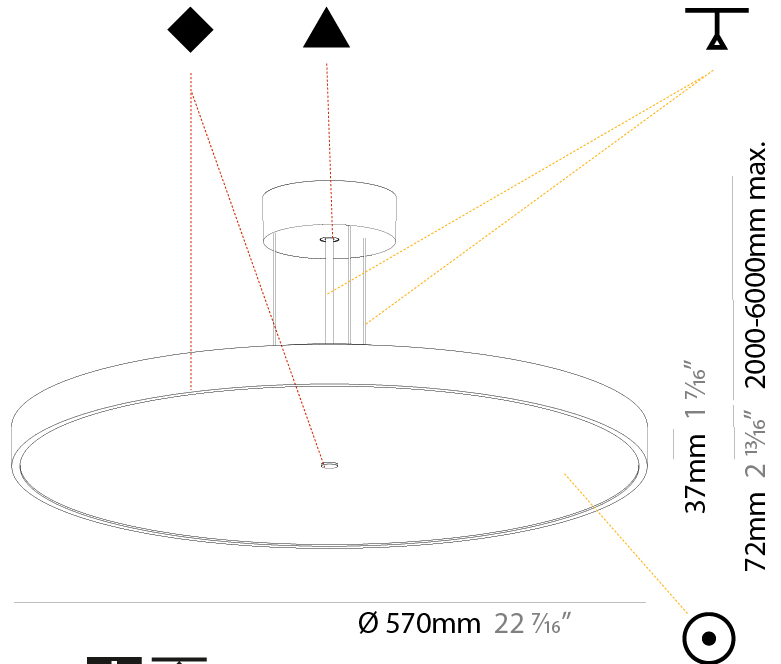

GENERAL

Series: Sign Diva
Subseries: Sign Diva
Brand: Prolicht
Division: Architectural
Mounting Type: Suspension
Mounting Location: Ceiling
Subcategory: Pendant

PHYSICAL

Shape: Round
Diameter (mm): 570
Diameter (in): 22 7/16
Height (mm): 72
Height (in): 2 13/16
Max. Overall Height (mm): 6072
Max. Overall Height (in): 239 1/16
Light Distribution: Direct
Weight (kg): 7.802
Weight (lbs): 17.2

Diffuser: PMMA - Opal / Micro-Prism / Sparkling Secret / Vintage Industrial with Shine Ring

Fixture Finish: SSR / BKV / CWI / CRY / HAB / UFT / ITA / RUA / FTG / MYG / LOD / PUS / FRO / FUP / KIA / POP / BLS / SPG / MEY / GOH / GUM / CHC / COM / ABZ / JAG / OBR / MOS / ROR

Fixture Material: Extruded Aluminum / Steel

Cable Details: 2000mm or 6000mm Transparent Cable

ELECTRICAL

Lamp Type: LED (Zhaga Standard)
Input Wattage (W): 58.3
Total Output Wattage (W): 53
Dimming: Tri-Mode (Non-Dimming and Phase Dimming (120Vac only) and 0-10V Dimming)
Driver Included: Yes
Driver Location: Integrated
Driver Type: Constant Current - Universal
Driver Class: Class 2
Input Voltage (V): 120 - 277
Constant Current (MA): 350

LED

Color Temperature (°K): 2700 / 3000 / 3500 / 4000
Max. Delivered Lumen (lm): 5060 / 6120 / 6233 / 6360
CRI: >90 CRI
Lamp Life (hrs): 50000

OPTICAL

RATINGS AND CERTIFICATIONS

Certified By: Certified for North American Standards
IP rating: IP20

A