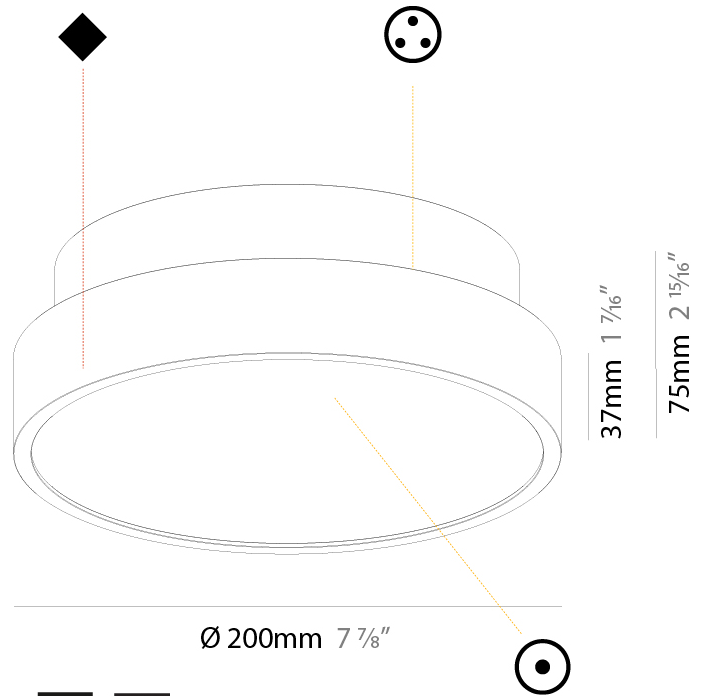

GENERAL

Series: Sign Diva
Subseries: Sign Diva
Brand: Prolicht
Division: Architectural
Mounting Type: Surface
Mounting Location: Ceiling
Subcategory: Ambient

PHYSICAL

Shape: Round
Diameter (mm): 200
Diameter (in): 7 7/8
Height (mm): 75
Height (in): 2 15/16
Light Distribution: Direct / Indirect
Weight (kg): 1.12
Weight (lbs): 2.469
Diffuser: Direct - PMMA - Opal/Micro-Prism/Sparkling Secret/Vintage Industrial with Shine Ring / Indirect - White/Yellow/Orange/Red/Blue/Green
Fixture Finish: SSR / BKV / CWI / CRY / HAB / UFT / ITA / RUA / FTG / MYG / LOD / PUS / FRO / FUP / KIA / POP / BLS / SPG / MEY / GOH / GUM / CHC / COM / ABZ / JAG / OBR / MOS / ROR
Fixture Material: Extruded Aluminum / Steel

ELECTRICAL

Lamp Type: LED (Zhaga Standard)
Input Wattage (W): 12.1
Total Output Wattage (W): 11
Dimming: Tri-Mode (Non-Dimming and Phase Dimming (120Vac only) and 0-10V Dimming)
Driver Included: Yes
Driver Location: Integrated
Driver Type: Constant Current - Universal
Driver Class: Class 2
Input Voltage (V): 120 - 277
Constant Current (MA): 350

LED

Color Temperature (*K): 3000 / 3500 / 4000
Max. Delivered Lumen (lm): 1100 / 1117 / 1140
CRI: >90 CRI
Lamp Life (hrs): 50000

OPTICAL

RATINGS AND CERTIFICATIONS

Certified By: Certified for North American Standards
IP rating: IP20

PROJECT
TYPE
SPECIFIER
QUANTITY
DATE