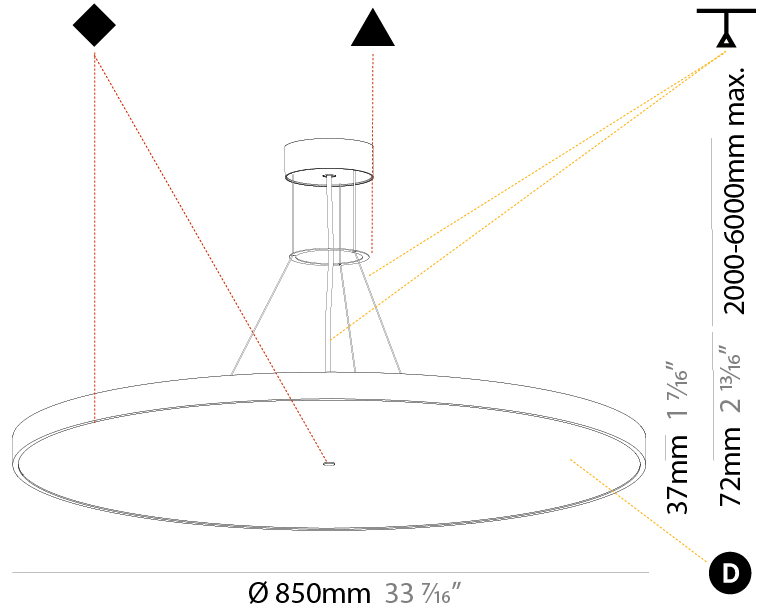

GENERAL

Series: Sign Diva
Subseries: Sign Diva
Brand: Prolicht
Division: Architectural
Mounting Type: Suspension
Mounting Location: Ceiling
Subcategory: Pendant

PHYSICAL

Shape: Round
Diameter (mm): 850
Diameter (in): 33 ⁷/₁₆"
Height (mm): 72
Height (in): 2 ¹³/₁₆"
Max. Overall Height (mm): 6072
Max. Overall Height (in): 239 ⁷/₁₆"
Light Distribution: Direct / Indirect
Weight (kg): 14.868
Weight (lbs): 32.78
Diffuser: PMMA - Opal / Micro-Prism / Sparkling Secret / Vintage Industrial
Fixture Finish: SSR / BKV / CWI / CRY / HAB / UFT / ITA / RUA / FTG / MYG / LOD / PUS / FRO / FUP / KIA / POP / BLS / SPG / MEY / GOH / GUM / CHC / COM / ABZ / JAG / OBR / MOS / ROR
Fixture Material: Extruded Aluminum / Steel
Cable Details: 2000mm or 6000mm Transparent Cable

ELECTRICAL

Lamp Type: LED (Zhaga Standard)
Input Wattage (W): 118.8
Total Output Wattage (W): 94.8
Dimming: Tri-Mode (Non-Dimming and Phase Dimming (120Vac only) and 0-10V Dimming)
Driver Included: Yes
Driver Location: Integrated
Driver Type: Constant Current - Universal
Driver Class: Class 2
Input Voltage (V): 120 - 277
Constant Current (MA): 600 / 350

LED

Color Temperature (°K): 2700 / 3000 / 3500 / 4000
Max. Delivered Lumen (lm): 9880 / 12310 / 12554 / 12810
CRI: >90 CRI
Lamp Life (hrs): 50000

OPTICAL

RATINGS AND CERTIFICATIONS

Certified By: Certified for North American Standards
IP rating: IP20

PROJECT
TYPE
SPECIFIER
QUANTITY
DATE