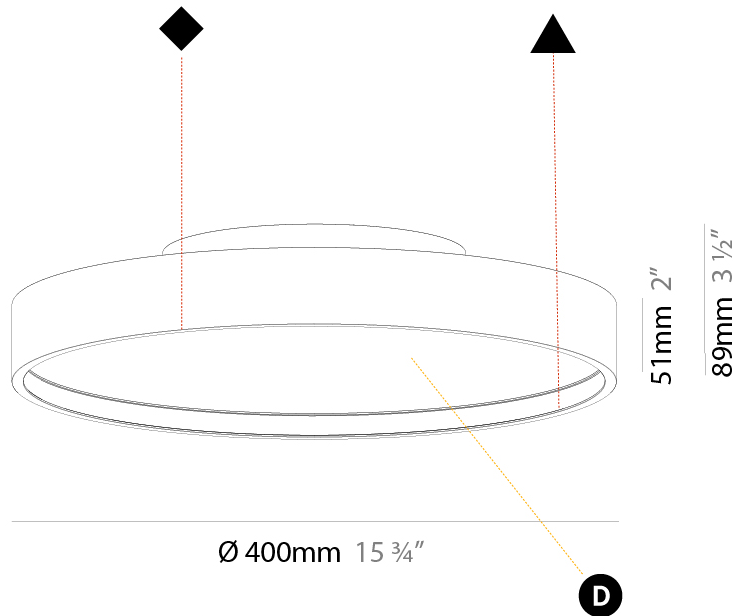

1. To build a product code in our configurator select the specify button on the base model # product page
2. To build a manual product code on this datasheet choose from the options listed below in blue font and add the suffix to the base model #

GENERAL

Series: Sign Diva
Subseries: Sign Diva Korona
Brand: Prolicht
Division: Architectural
Mounting Type: Surface
Mounting Location: Ceiling
Subcategory: Ambient

PHYSICAL

Shape: Round
Diameter (mm): 400
Diameter (in): 15 3/4
Height (mm): 89
Height (in): 3 1/2
Light Distribution: Direct
Weight (kg): 2.636
Weight (lbs): 5.811

Diffuser: PMMA - Opal/Micro-Prism/Sparkling Secret/Vintage Industrial
Fixture Finish: SSR / BKV / CWI / CRY / HAB / UFT / ITA / RUA / FTG / MYG / LOD / PUS / FRO / FUP / KIA / POP / BLS / SPG / MEY / GOH / GUM / CHC / COM / ABZ / JAG / OBR / MOS / ROR
Fixture Material: Extruded Aluminum / Steel

ELECTRICAL

Lamp Type: LED (Zhaga Standard)
Input Wattage (W): 19.8
Total Output Wattage (W): 16
Dimming: Tri-Mode (Non-Dimming and Phase Dimming (120Vac only) and 0-10V Dimming)
Driver Included: Yes
Driver Location: Integrated
Driver Type: Constant Current - Universal
Driver Class: Class 2
Input Voltage (V): 120 - 277
Constant Current (MA): 500

LED

Color Temperature (°K): 3000 / 3500 / 4000
Max. Delivered Lumen (lm): 2260 / 2293 / 2340
CRI: >90 CRI
Lamp Life (hrs): 50000

OPTICAL

RATINGS AND CERTIFICATIONS

Certified By: Certified for North American Standards
IP rating: IP20