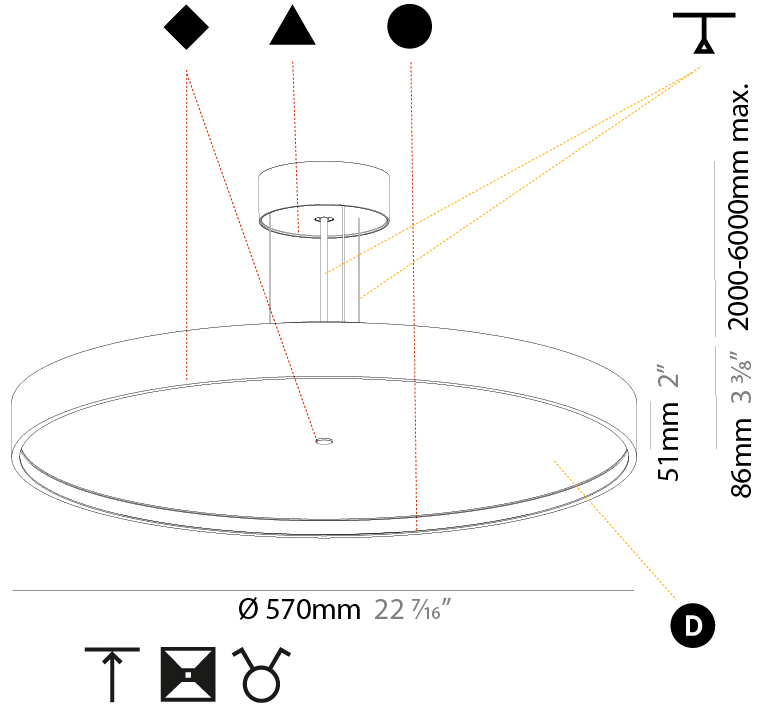

GENERAL

Series: Sign Diva
Subseries: Sign Diva Korona
Brand: Prolicht
Division: Architectural
Mounting Type: Suspension
Mounting Location: Ceiling
Subcategory: Pendant

PHYSICAL

Shape: Round
Diameter (mm): 570
Diameter (in): 22 7/16
Height (mm): 86
Height (in): 3 3/8
Light Distribution: Direct / Indirect
Weight (kg): 8.812
Weight (lbs): 19.43
Diffuser: PMMA - Opal / Micro-Prism / Sparkling Secret / Vintage Industrial
Fixture Finish: SSR / BKV / CWI / CRY / HAB / UFT / ITA / RUA / FTG / MYG / LOD / PUS / FRO / FUP / KIA / POP / BLS / SPG / MEY / GOH / GUM / CHC / COM / ABZ / JAG / OBR / MOS / ROR
Fixture Material: Extruded Aluminum / Steel
Cable Details: 2,000mm/78 3/4" or 6,000mm/236 1/4" Transparent Cable

ELECTRICAL

Lamp Type: LED (Zhaga Standard)
Input Wattage (W): 67
Total Output Wattage (W): 60.9
Dimming: Tri-Mode (Non-Dimming and Phase Dimming (120Vac only) and 0-10V Dimming)
Driver Included: Yes
Driver Location: Integrated
Driver Type: Constant Current - Universal
Driver Class: Class 2
Input Voltage (V): 120 - 277
Constant Current (MA): 350

LED

Color Temperature (°K): 2700 / 3000 / 3500 / 4000
Max. Delivered Lumen (lm): 6632 / 6728 / 6812 / 6951
Nominal Lumen (lm): 9097 / 9229 / 9344 / 9535
CRI: >90 CRI
Lamp Life (hrs): 50000

OPTICAL

RATINGS AND CERTIFICATIONS

Certified By: Certified for North American Standards
IP rating: IP20