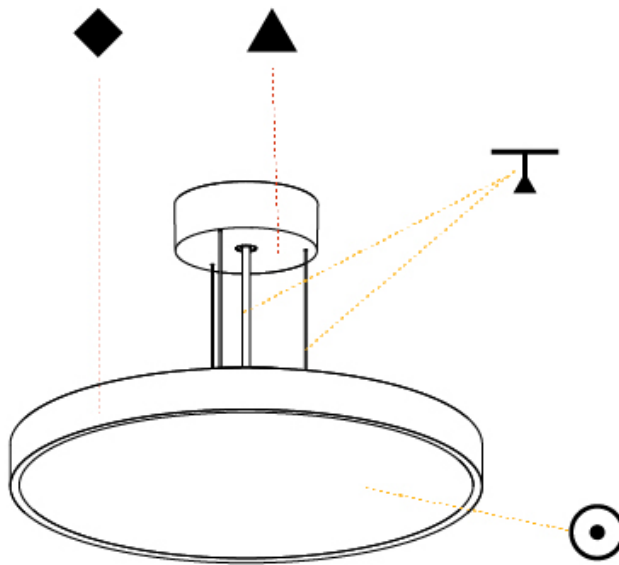

SIGN DIVA SUSPENSION

A300003-

PROJECT _____

TYPE _____

SPECIFIER _____

QUANTITY _____

DATE _____

A