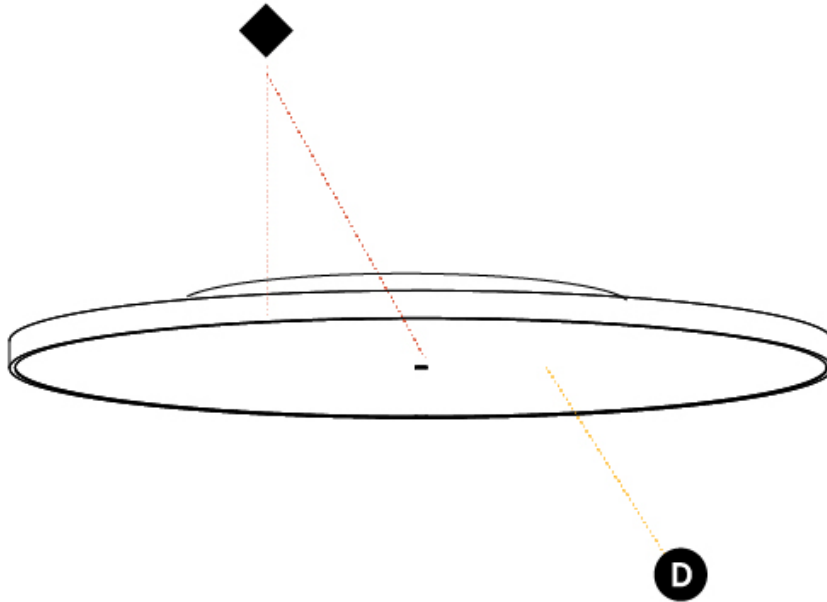

SIGN DIVA SURFACE

A3D094-

PROJECT

TYPE

SPECIFIER

QUANTITY

DATE