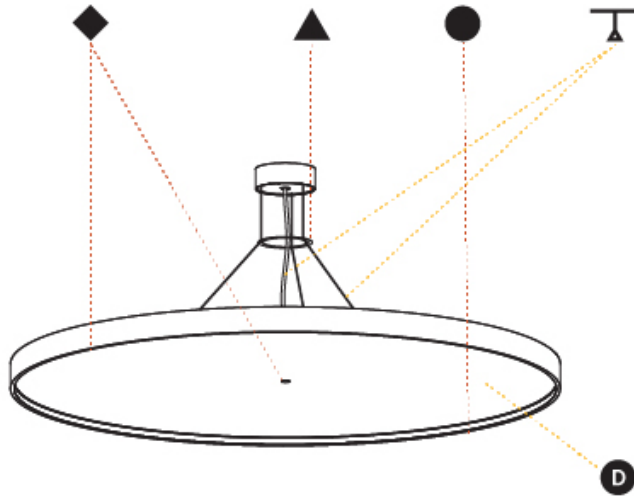

SIGN DIVA KORONA SUSPENSION

A300018-

PROJECT _____

TYPE _____

SPECIFIER _____

QUANTITY _____

DATE _____

A