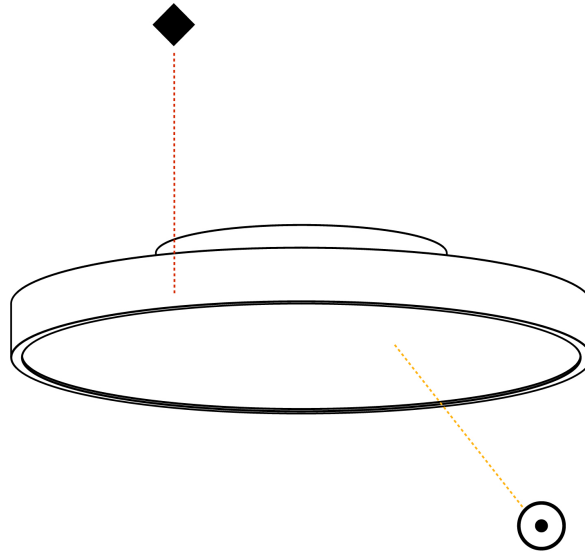

SIGN DIVA SURFACE

A3D086-

PROJECT

TYPE

SPECIFIER

QUANTITY

DATE

A