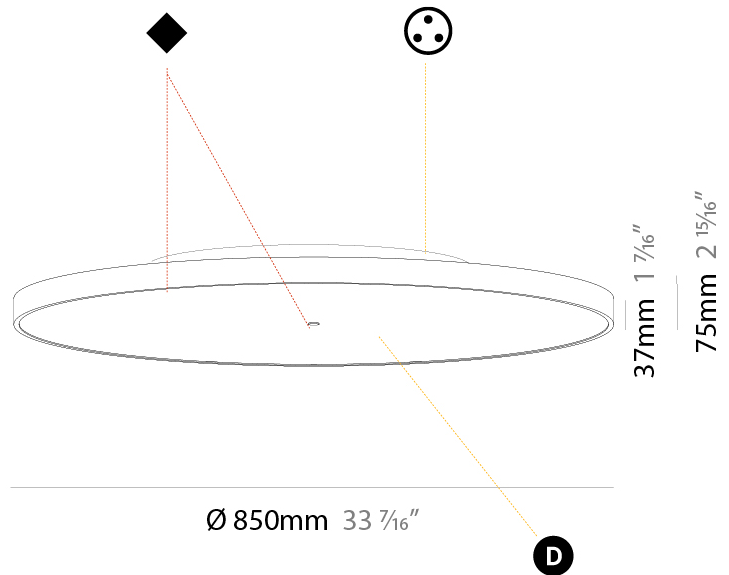

GENERAL

Series: Sign Diva
Subseries: Sign Diva Korona
Brand: Prolicht
Division: Architectural
Mounting Type: Surface
Mounting Location: Ceiling
Subcategory: Ambient

PHYSICAL

Shape: Round
Diameter (mm): 850
Diameter (in): 33 ⁷/₁₆
Height (mm): 89
Height (in): 3 ¹/₂
Light Distribution: Direct / Indirect
Weight (kg): 13.283
Weight (lbs): 29.284
Diffuser: Direct - PMMA - Opal/Micro-Prism/Sparkling Secret/Vintage Industrial / Indirect - White/Yellow/Orange/Red/Blue/Green
Fixture Finish: SSR / BKV / CWI / CRY / HAB / UFT / ITA / RUA / FTG / MYG / LOD / PUS / FRO / FUP / KIA / POP / BLS / SPG / MEY / GOH / GUM / CHC / COM / ABZ / JAG / OBR / MOS / ROR
Fixture Material: Extruded Aluminum / Steel

ELECTRICAL

Lamp Type: LED (Zhaga Standard)
Input Wattage (W): 96.8
Total Output Wattage (W): 76.8
Dimming: Tri-Mode (Non-Dimming and Phase Dimming (120Vac only) and 0-10V Dimming)
Driver Included: Yes
Driver Location: Integrated
Driver Type: Constant Current - Universal
Driver Class: Class 2
Input Voltage (V): 120 - 277
Constant Current (MA): 600

LED

Color Temperature (°K): 3000 / 3500 / 4000
Max. Delivered Lumen (lm): 11160 / 11388 / 11620
CRI: >90 CRI
Lamp Life (hrs): 50000

OPTICAL

RATINGS AND CERTIFICATIONS

Certified By: Certified for North American Standards
IP rating: IP20

PROJECT
TYPE
SPECIFIER
QUANTITY
DATE