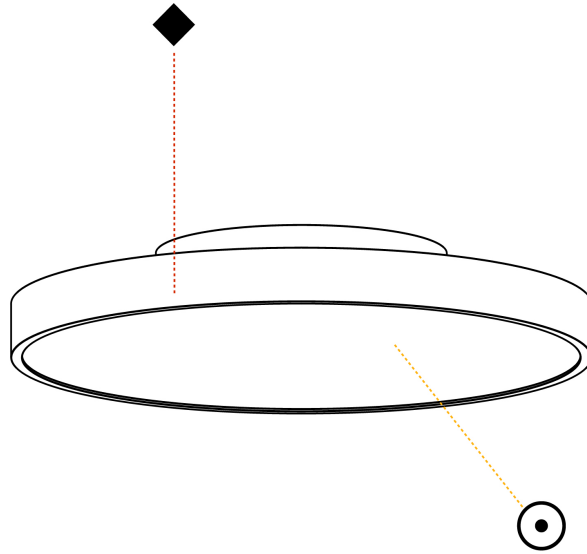

SIGN DIVA SURFACE

A3D091-

PROJECT
TYPE
SPECIFIER
QUANTITY
DATE