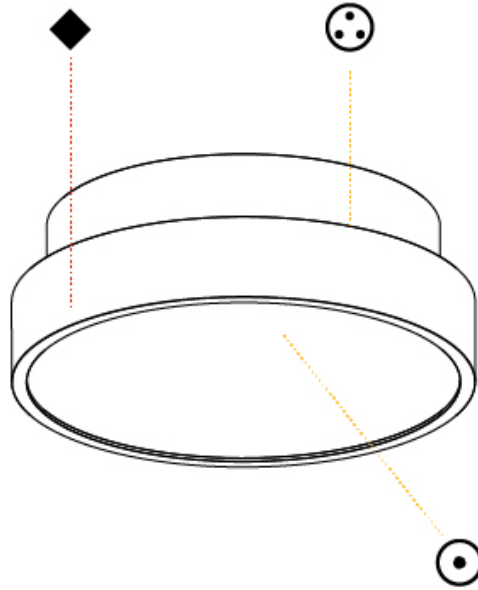

SIGN DIVA SURFACE

A3D090-

PROJECT

TYPE

SPECIFIER

QUANTITY

DATE

A