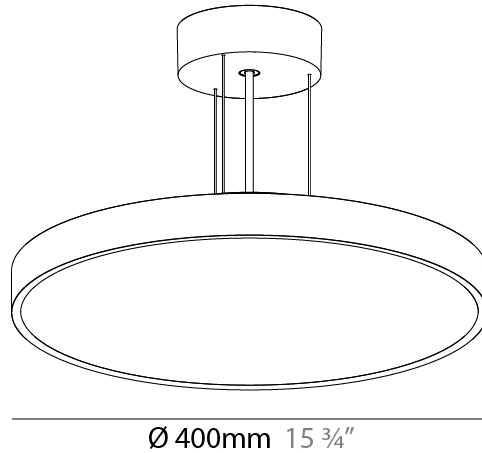

GENERAL

Series: Sign Diva
Subseries: Sign Diva Korona
Brand: Prolicht
Division: Architectural
Mounting Type: Suspension
Mounting Location: Ceiling
Subcategory: Pendant

PHYSICAL

Shape: Round
Diameter (mm): 400
Diameter (in): 15 3/4
Height (mm): 86
Height (in): 3 3/8
Light Distribution: Direct / Indirect
Weight (kg): 3.728
Weight (lbs): 8.22
Diffuser: PMMA - Opal / Micro-Prism / Sparkling Secret / Vintage Industrial
Fixture Finish: SSR / BKV / CWI / CRY / HAB / UFT / ITA / RUA / FTG / MYG / LOD / PUS / FRO / FUP / KIA / POP / BLS / SPG / MEY / GOH / GUM / CHC / COM / ABZ / JAG / OBR / MOS / ROR
Fixture Material: Extruded Aluminum / Steel
Cable Details: 2,000mm/78 3/4" or 6,000mm/236 1/4" Transparent Cable

ELECTRICAL

Lamp Type: LED (Zhaga Standard)
Input Wattage (W): 31.1
Total Output Wattage (W): 18 / 13
Dimming: Tri-Mode (Non-Dimming and Phase Dimming (120Vac only) and 0-10V Dimming)
Driver Included: Yes
Driver Location: Integrated
Driver Type: Constant Current - Universal
Driver Class: Class 2
Input Voltage (V): 120 - 277
Constant Current (MA): 500 / 350

LED

Color Temperature (°K): 2700 / 3000 / 3500 / 4000
Max. Delivered Lumen (lm): 3049 / 2651 / 2681 / 2736
Nominal Lumen (lm): 4182 / 4142 / 4189 / 4275
CRI: >90 CRI
Lamp Life (hrs): 50000

OPTICAL

RATINGS AND CERTIFICATIONS

Certified By: Certified for North American Standards
IP rating: IP20

51mm 2"
86mm 3 3/8"   2000-6000mm max.