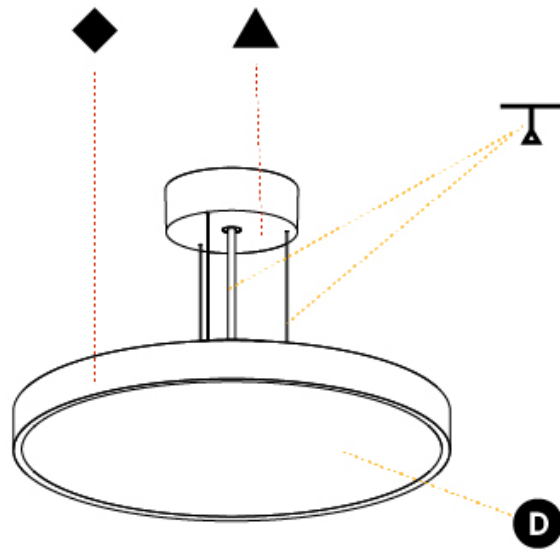

Certified By: Certified for North American Standards
 IP rating: IP20

51mm 2"
 86mm 3 3/8" 2000-6000mm max.

Ø 400mm 15 3/4"

SIGN DIVA KORONA SUSPENSION

A300011-

PROJECT	_____
TYPE	_____
SPECIFIER	_____
QUANTITY	_____
DATE	_____